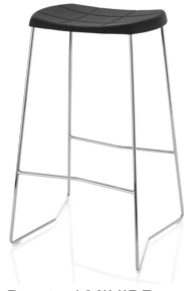

The Mini Barstool
Design: Anya Sebton

ICF

1-800-237-1625

MINIBR MINI BARSTOOL

Design: Anya Sebton

Mini Barstool MINIBR

Frame: Perimeter steel tubing sled base, polished chrome (CR0) or powder coat with footrest in polished chrome
 Powder coat options: White (WH0), black (BK0), silver AL0), graphite (GRA), anthracite (ANT), kaki (KAK), ice blue (ICE), eggshell (EGG), blue (BL0), green (GN0) or red (RD0)
 Seat: Structural black felt covered in fabric with grid imprint molded into upholstery
 Upholstery options: Gloss fabric in black (BKG), or Tecnoskin artificial leather in white (T20) or black (TBK)

ICF group
[Unika Vaev](#)
[Nienkamper](#)

[Locations](#)

To Specify: MINIBR XX0 0000 XXX
 Mini barstool, specify frame finish, specify fabric

19.7"w 17.9"d "h 30.7"sh

COM Fabric YDS = 0.00

COL Leather SF = 0.00

CHROME BASE/ TECNOSKIN WHITE STRUCTURAL FELT SEAT

SKU MINIBR CR0 T20

Base	COM	A	B	C	D	E	F	COL	L
\$975									

CHROME BASE/ BLACK GLOSS STRUCTURAL FELT SEAT

SKU MINIBR CR0 BKG

Base	COM	A	B	C	D	E	F	COL	L
\$975									