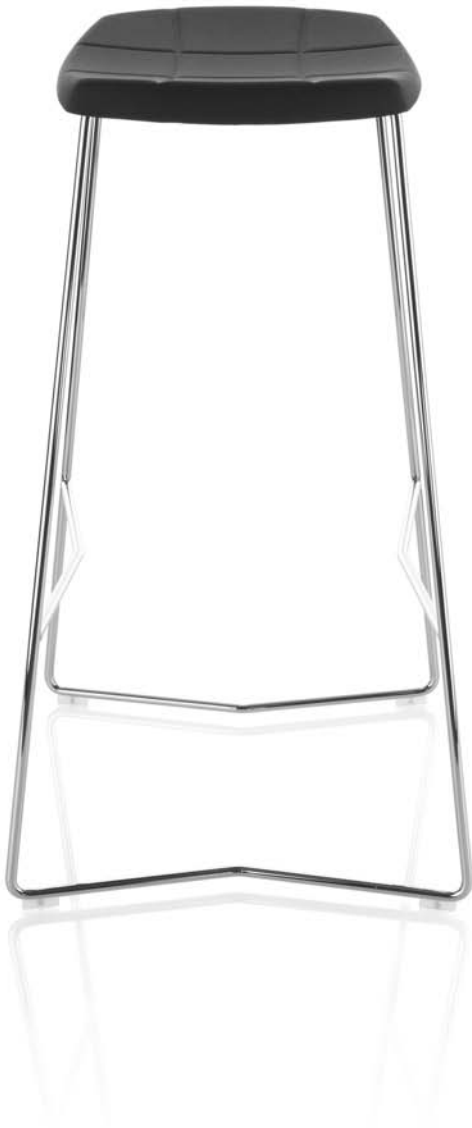

The Mini Barstool
Design: Anya Sebton

ICF

1-800-237-1625

MINIBR MINI BARSTOOL

Design: Anya Sebton

Mini Barstool MINIBR

Frame: Perimeter steel tubing sled base, polished chrome (CR0) or powder coat with footrest in polished chrome
 Powder coat options: White (WH0), black (BK0), silver AL0), graphite (GRA), anthracite (ANT), kaki (KAK), ice blue (ICE), eggshell (EGG), blue (BL0), green (GN0) or red (RD0)
 Seat: Structural black felt covered in fabric with grid imprint molded into upholstery
 Upholstery options: Gloss fabric in black (BKG), or Tecnoskin artificial leather in white (T20) or black (TBK)

Notes:

The following Unika Vaev fabrics are available for projects: Champ (E) or Persuasion 626 (E)
 See companion Mini Kitchen Stool (MINIKT), Millibar Lounge & Millibar Tables

Exclusive
 Distributor of:
[Lammhults](#)

ICF group
[Unika Vaev](#)
[Nienkamper](#)

[Locations](#)

To Specify: MINIBR XX0 0000 XXX
 Mini barstool, specify frame finish, specify fabric

19.7"w 17.9"d "h 30.7"sh

COM Fabric YDS = 0.00

COL Leather SF = 0.00

CHROME BASE/ TECNOSKIN WHITE STRUCTURAL FELT SEAT

SKU MINIBR CR0 T20

Base	COM	A	B	C	D	E	F	COL	L
\$975									

CHROME BASE/ BLACK GLOSS STRUCTURAL FELT SEAT

SKU MINIBR CR0 BKG

Base	COM	A	B	C	D	E	F	COL	L
\$975									