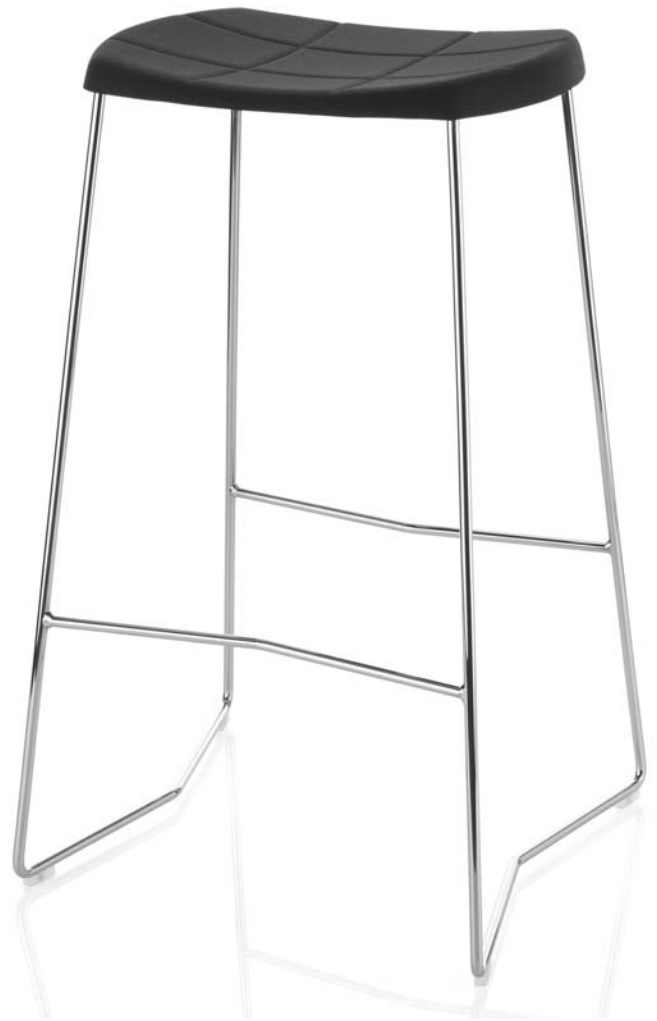

The Mini Barstool
Design: Anya Sebton

ICF

1-800-237-1625

MINIBR MINI BARSTOOL

Design: Anya Sebton

Mini Barstool MINIBR

Frame: Perimeter steel tubing sled base, polished chrome (CR0) or powder coat with footrest in polished chrome
 Powder coat options: White (WH0), black (BK0), silver AL0), graphite (GRA), anthracite (ANT), kaki (KAK), ice blue (ICE), eggshell (EGG), blue (BL0), green (GN0) or red (RD0)
 Seat: Structural black felt covered in fabric with grid imprint molded into upholstery
 Upholstery options: Gloss fabric in black (BKG), or Tecnoskin artificial leather in white (T20) or black (TBK)

Notes:

The following Unika Vaev fabrics are available for projects: Champ (E) or Persuasion 626 (E)
 See companion Mini Kitchen Stool (MINIKT), Millibar Lounge & Millibar Tables

Exclusive
 Distributor of:
[Lammhults](#)

ICF group
[Unika Vaev](#)
[Nienkamper](#)

[Locations](#)

To Specify: MINIBR XX0 0000 XXX
 Mini barstool, specify frame finish, specify fabric

19.7"w 17.9"d "h 30.7"sh

COM Fabric YDS = 0.00

COL Leather SF = 0.00

CHROME BASE/ TECNOSKIN WHITE STRUCTURAL FELT SEAT

SKU MINIBR CR0 T20

Base	COM	A	B	C	D	E	F	COL	L
\$975									

CHROME BASE/ BLACK GLOSS STRUCTURAL FELT SEAT

SKU MINIBR CR0 BKG

Base	COM	A	B	C	D	E	F	COL	L
\$975									